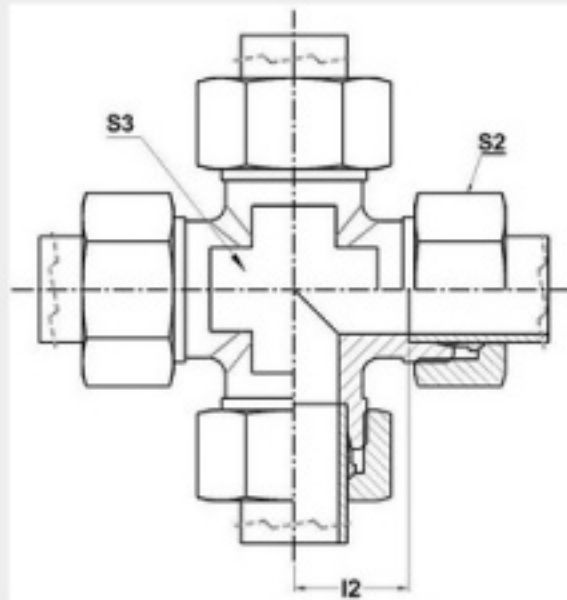

METRIC BITE TYPE FITTINGS

K - EQUAL CROSS

ORIENT ENGINEERING WORKS

Part No.	Series	Tube OD	S2	S3	I2
K 06-L	Light-250 Bar	6	14	12	27
K 08-L	Light-250 Bar	8	17	14	29
K 10-L	Light-250 Bar	10	19	17	30
K 12-L	Light-250 Bar	12	22	19	32
K 15-L	Light-250 Bar	15	27	22	36
K 18-L	Light-160 Bar	18	32	27	40
K 22-L	Light-160 Bar	22	36	30	44
K 28-L*	Light-100 Bar	28	41	36	47
K 35-L	Light-100 Bar	35	50	46	56
K 42-L	Light-100 Bar	42	60	55	63
K 06-S	Heavy-630 Bar	6	17	14	31
K 08-S	Heavy-630 Bar	8	19	17	32
K 10-S	Heavy-630 Bar	10	22	19	34
K 12-S	Heavy-630 Bar	12	24	22	36
K 14-S	Heavy-400 Bar	14	27	22	40
K 16-S	Heavy-400 Bar	16	30	24	43